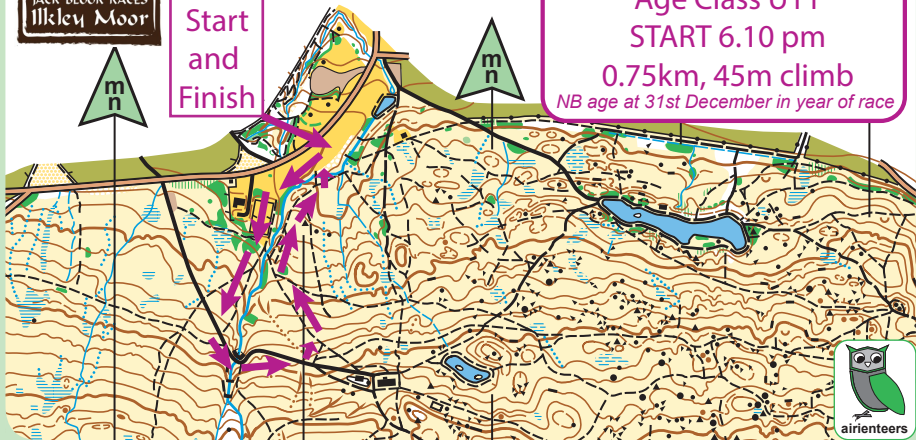

JACK BLOOR RACES
Ilkley Moor

Jack Bloor U9 and U11 Races

Start
and
Finish

Age Class U9
START 6.00 pm
then

Age Class U11
START 6.10 pm

0.75km, 45m climb

NB age at 31st December in year of race

airianteers